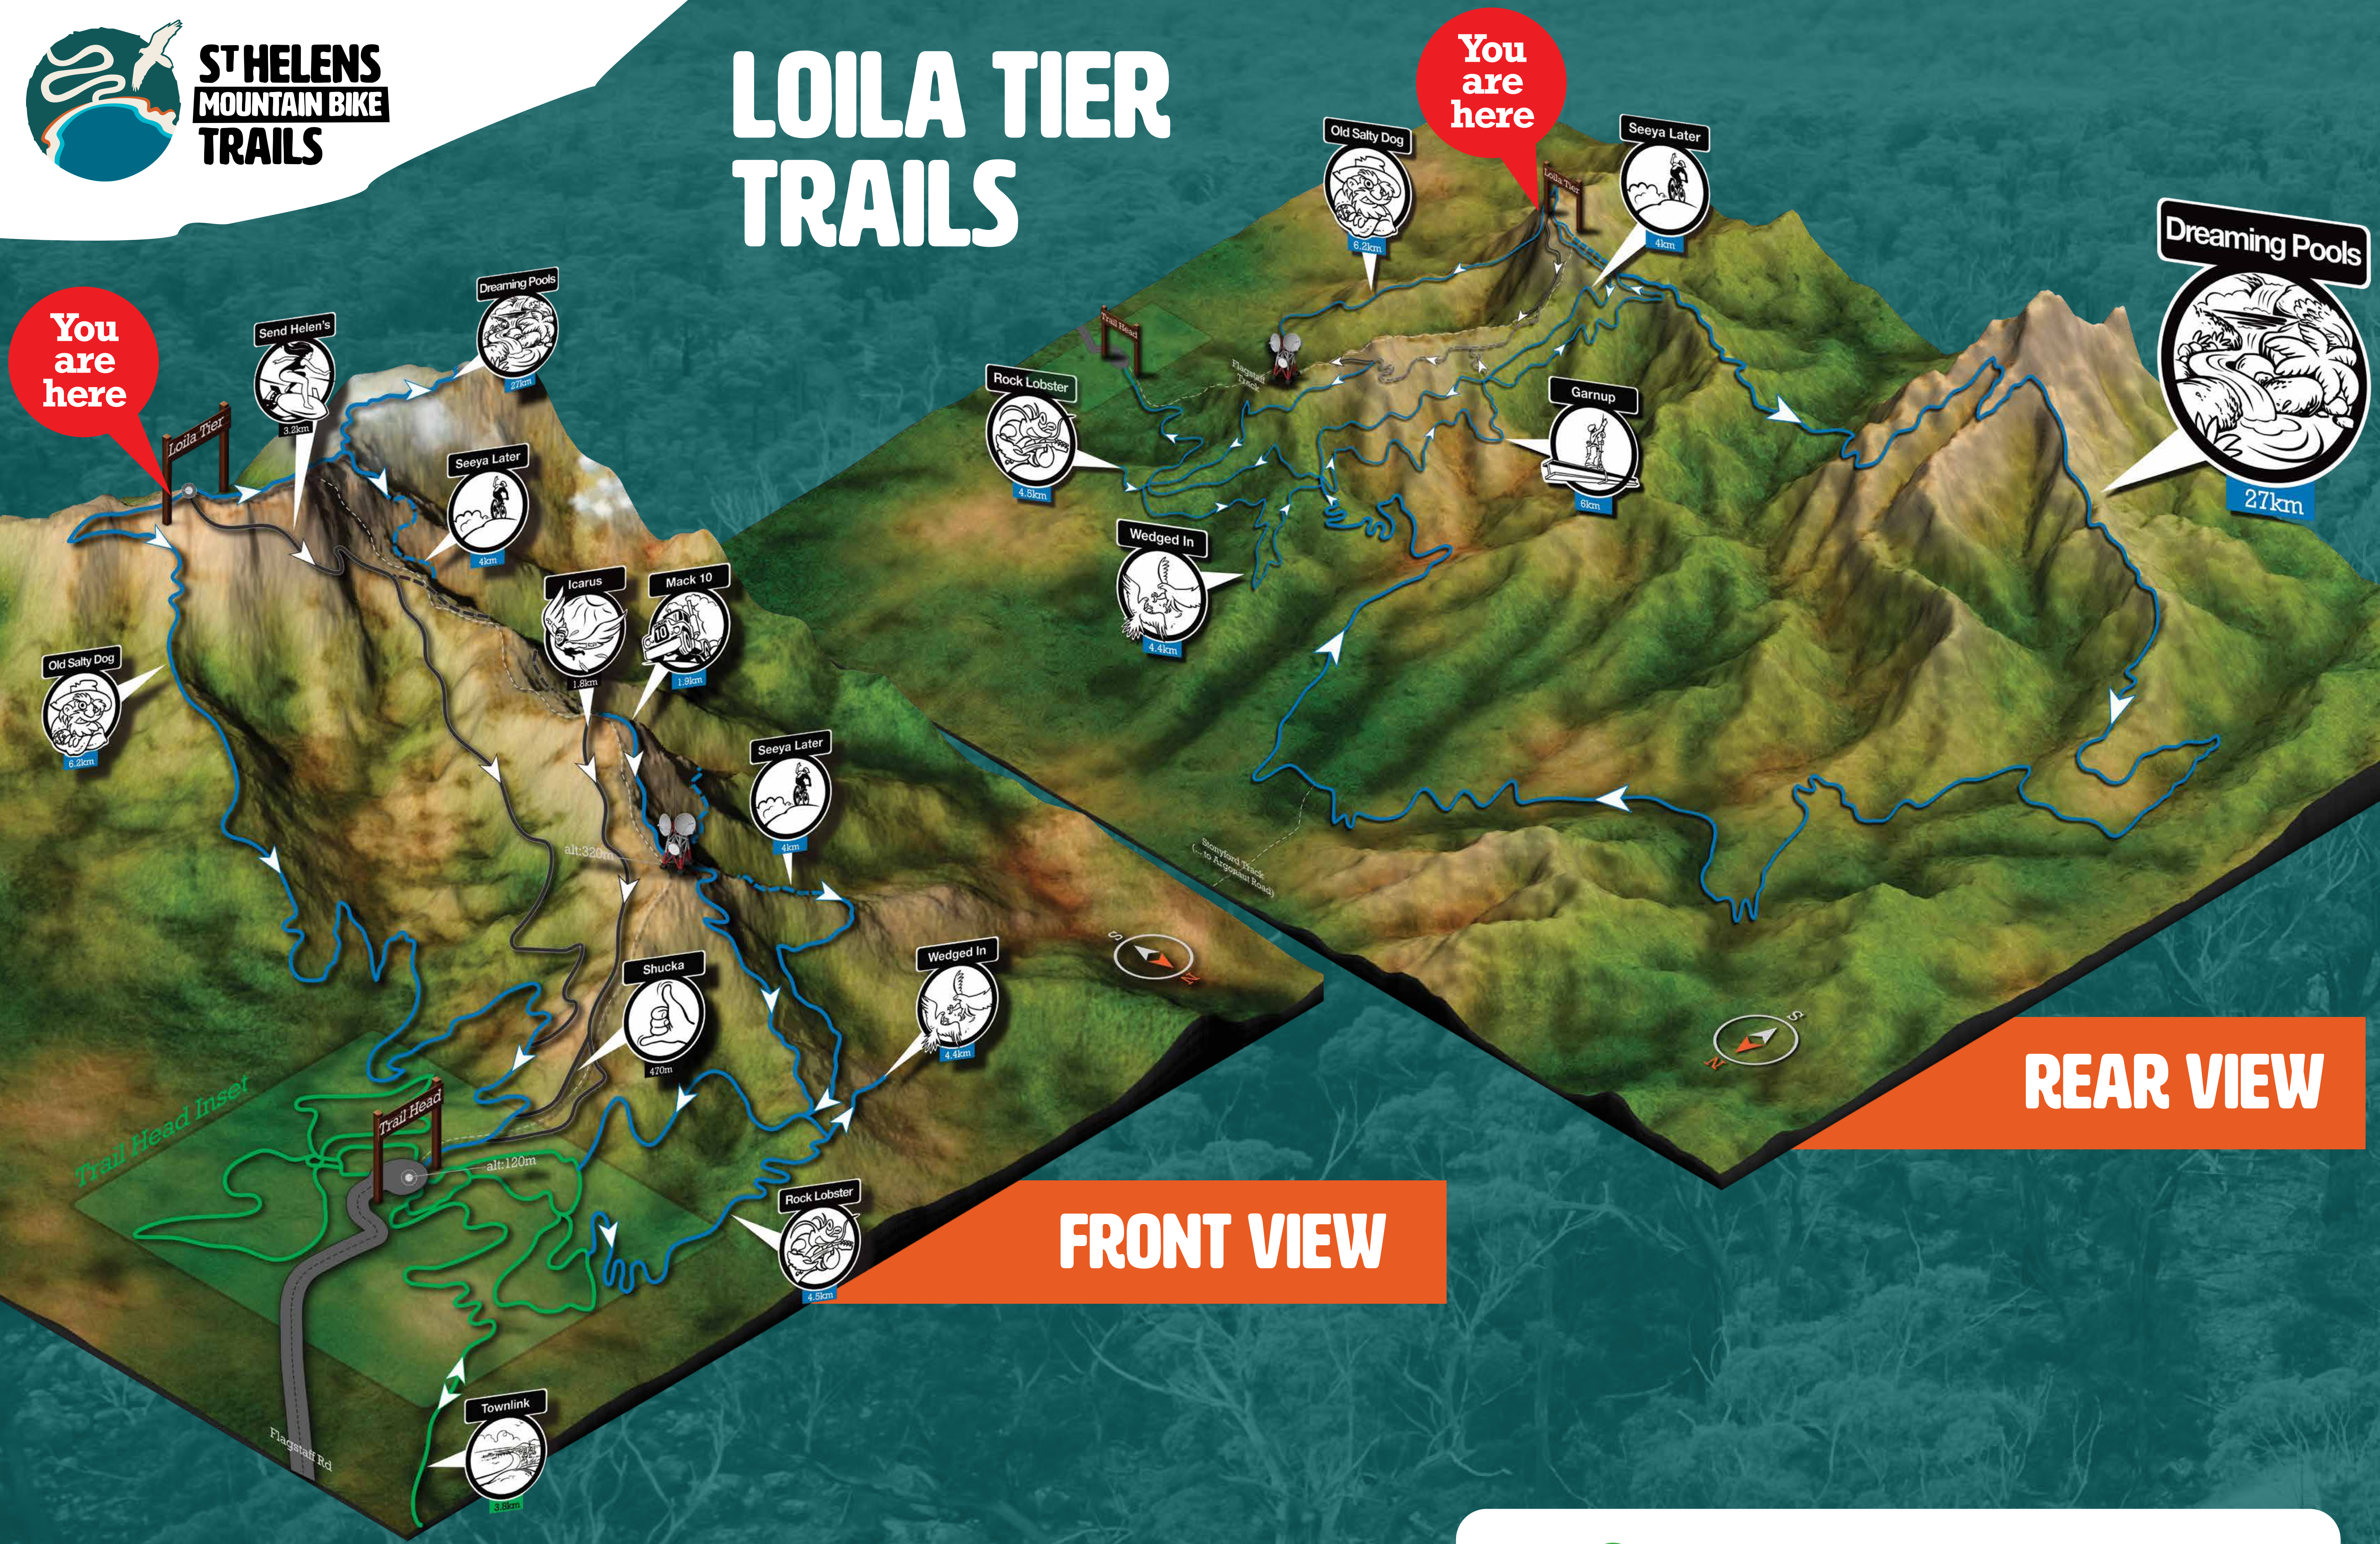

LOILA TIER TRAILS

REAR VIEW

FRONT VIEW

**ST HELENS
MOUNTAIN BIKE
TRAILS**
IN AN EMERGENCY
CALL
000
Quote marker number
SH 01

In an Emergency: Call 000

In an emergency, knowing which of these markers you are closest to will be crucial to the emergency services and help them to get to you.

Please note that there are areas where you may not have mobile reception on the trails, that's why it's always a good idea to have a buddy with you.

Telephone: 6376 7900 After Hours: 6398 2281
(no general enquiries - urgent maintenance enquiries only)

-  **Green - Easy**
-  **Blue - More Difficult**
-  **Black - Very Difficult**

For more information on all trail elevations and profiles scan the code here for a quick link: