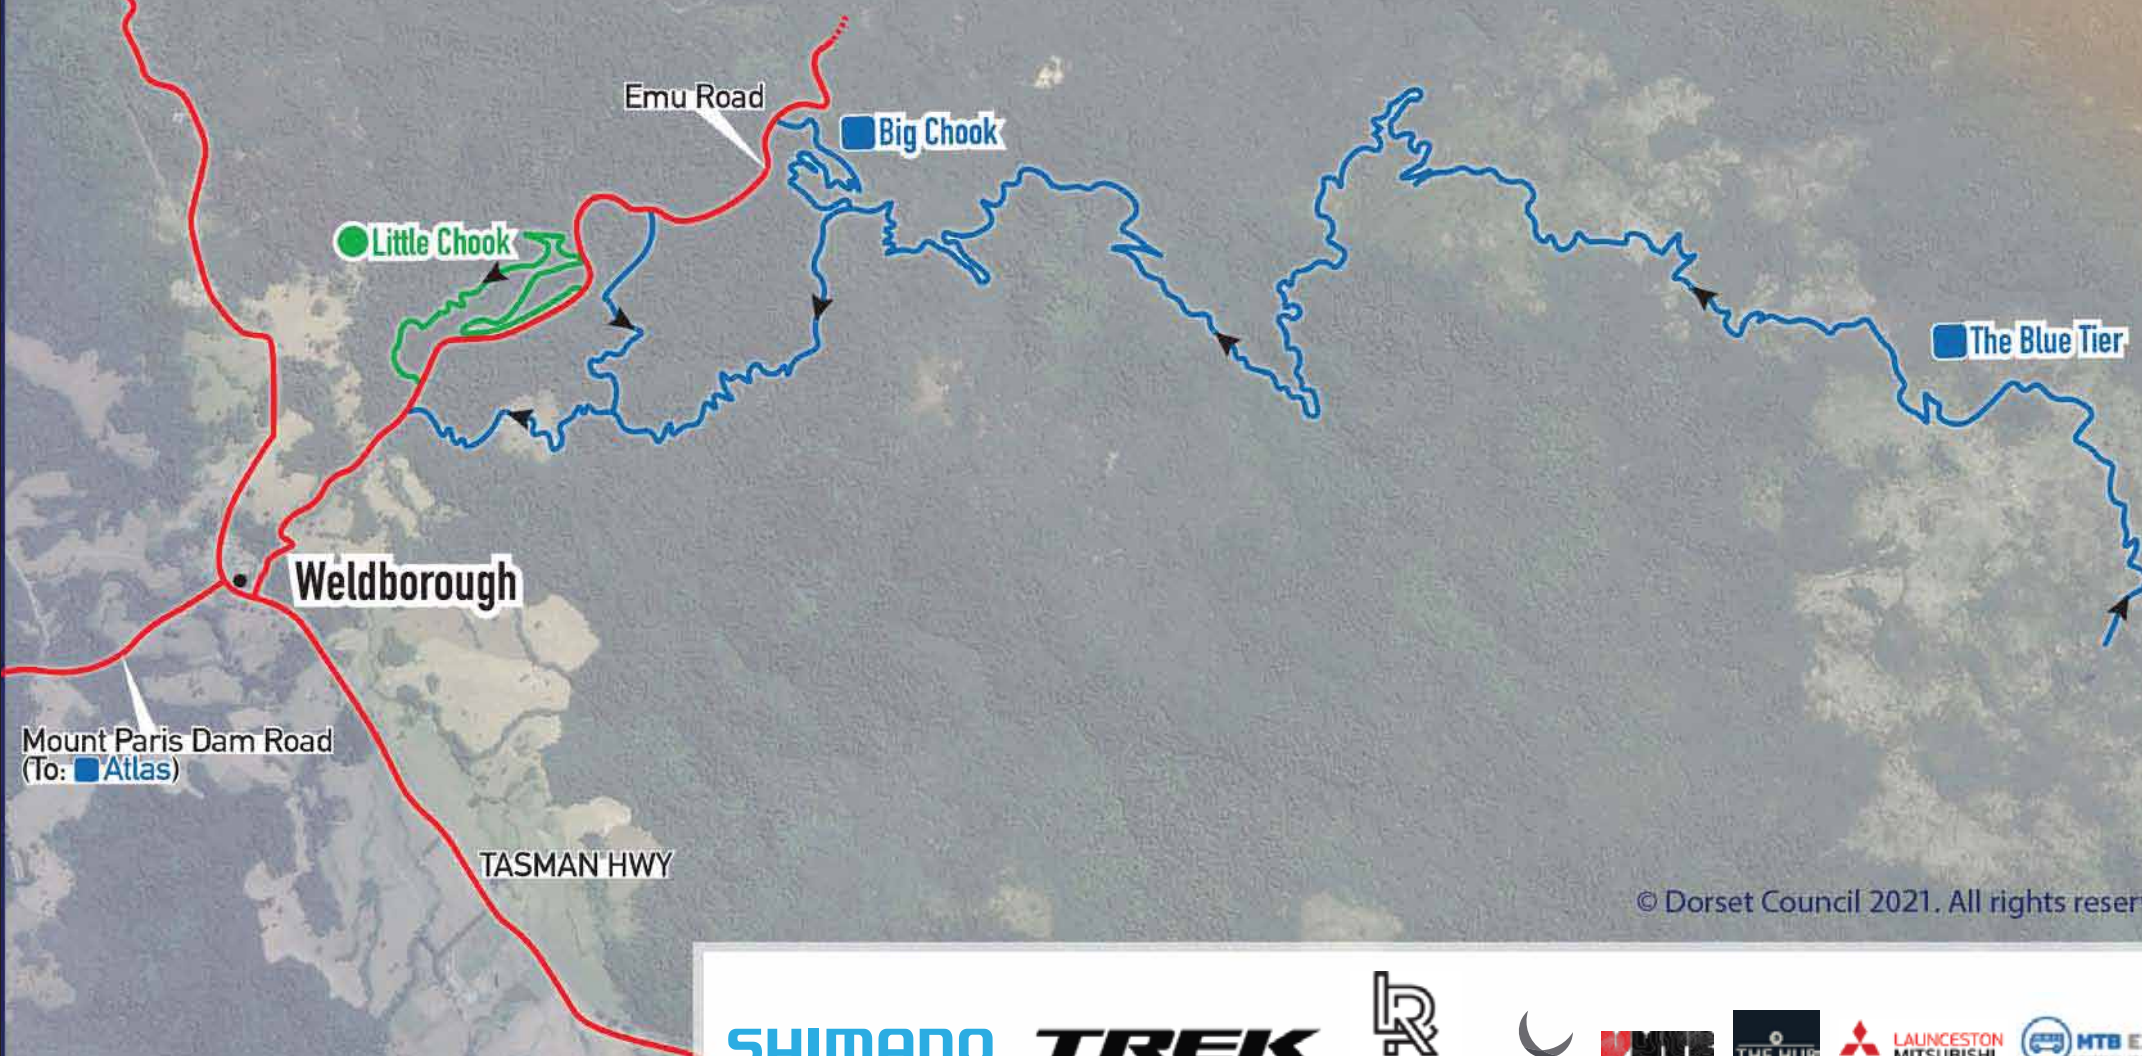

# TRAILS

-  Little Chook 
-  Big Chook 
-  The Blue Tier 

© Dorset Council 2021. All rights reserved.

SHIMANO

TREK  
WATERLOO, WISCONSIN | SINCE 1976

  
LITTLE RIVERS  
BREWING CO.

  
BLUE DERBY  
PODS RIDE

  
VERTIGO MTB

  
THE HUB

  
LALINCSTON  
MITSUBISHI

  
MTB EXPRESS  
SPECIALIST INDEPENDENT PARTS